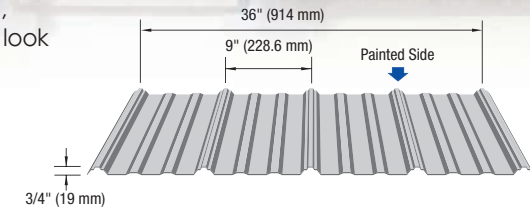

Note: Galvalume™ is not a 40-year finish

Efficient and cost effective, **SuperVic** offers durability and superior protection, in the classic look of metal with visible fasteners.

ULTRAVIC

When superior protection is key, UltraVic, a classic metal roofing profile with exposed fasteners, is the perfect choice. Available in 28-gauge steel, it can withstand heavy snow, high winds, torrential rain and hail, and it won't fade, crack, peel or burn, so it will look like the day it was installed for years to come. More than a roof, think of it as a permanent shield of protection for your home, guarding your biggest asset against the elements.