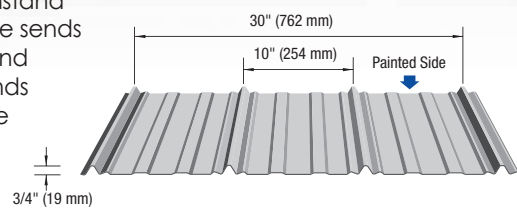

SUPERVIC

SuperVic is an excellent choice for hipped roofs and homes located in treed areas. Impervious to insect infestation, and able to withstand heavy snow, high wind and whatever else nature sends it's way, SuperVic provides superior protection and value. Versatile and easy to install, SuperVic blends well with brick, wood, stone and siding or can be used as a wall cladding.

Note: Galvalume™ is not a 40-year finish

Efficient and cost effective, **SuperVic** offers durability and superior protection, in the classic look of metal with visible fasteners.

ULTRAVIC

When superior protection is key, UltraVic, a classic metal roofing profile with exposed fasteners, is the perfect choice. Available in 28-gauge steel, it can withstand heavy snow, high winds, torrential rain and hail, and it won't fade, crack, peel or burn, so it will look like the day it was installed for years to come. More than a roof, think of it as a permanent shield of protection for your home, guarding your biggest asset against the elements.